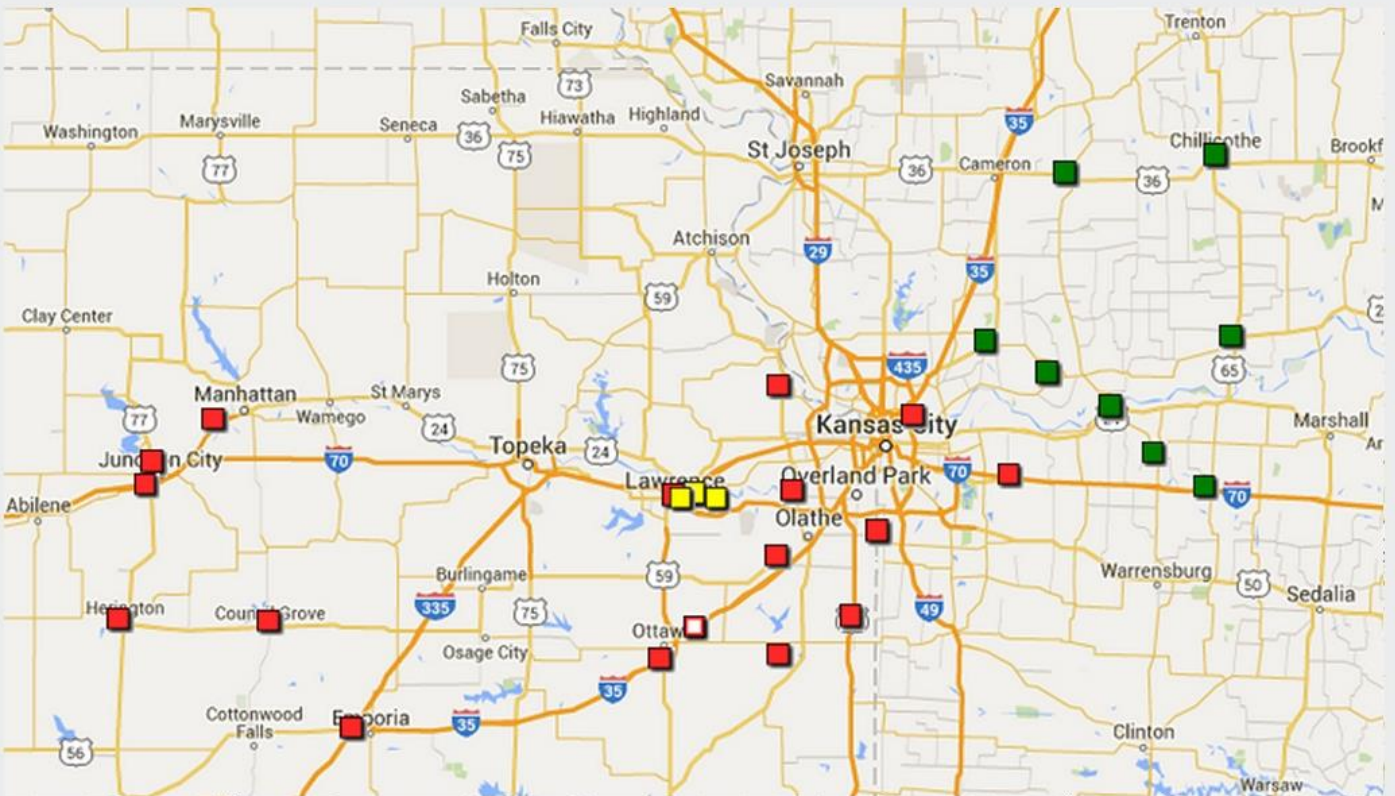

## Locations

Penny's Concrete has many locations to provide you with quality service and timely delivery.

### Map Key

- Penny's Concrete Plants
- Penny's Sand Plants
- Penny's Concrete Plants DBA Green Ready Mix
- Le Loup Rock Quarry

Penny's Concrete, Inc.  
 23400 W. 82nd Street  
 Shawnee Mission, KS 66227-2705